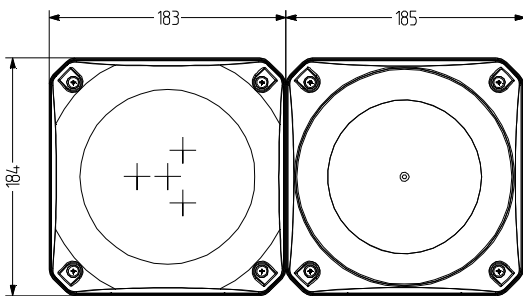

ASL+QBL

- Combination of 184 mm cubic-design multi-tone sounder and LED multi-strobe beacon
- Beacon with very good frontal/lateral signalling effect
- High degree of protection IP 66
- UV-stabilised material
- Max. 120 dB (A) sound pressure, infinitely adjustable
- 63 tones can be selected, 3 tones can be switched externally
- 3 different strobe patterns, can be switched externally
- For industrial and general applications

Internal diffuser and special lens pattern for optimal 360° signalling effect

TECHNICAL DATA - VISUAL EQUIPMENT

Housing	184 mm (square), Polycarbonate red (RAL 3000)
Lens	Polycarbonate, ribbed inside orange, red, clear, blue, green or yellow
Type of mounting	any
Cable entry	Back: Grommet 5-10 mm, optional side cable entry with cable gland (on both sides) (accessory type AKV)
Connection technology	Screw/plug-in terminal 2,5 mm ²
Leakage current	0,003 A (PLC-suitable)
Beacon type	LED multi strobe beacon
Light source	6 High Power LEDs
Luminous intensity	250 Cd
Strobe/flash frequency	Double strobe 1.4 Hz; 6x strobe 1.0 Hz; multi strobe
Duty cycle	100 %
Service life	Light source: >50.000 h
Operating temperature	-30°C/+60°C
Degree of protection	IP66 & UL Type 4/4x/13
Impact resistance	IK09
Weight	1,7 kg

TECHNICAL DATA - AUDIBLE EQUIPMENT

Housing	Polycarbonate red (RAL 3000)
Type of mounting	any, Sound outlet opening at bottom or horizontal
Cable entry	Back: Grommet 5-10 mm Side: AKV cable gland M20 x 1.5 7-14 mm can be mounted
Connection technology	Screw/plug-in terminal up to 2,5 mm ²
Leakage current	0,003 A
Tone	63 Tones, 3 Tones can be switched externally, see tone table
Volume	120 dB (can be adjusted with potentiometer)
Tone frequency	150-3.100 Hz
Duty cycle	100 %
Operating temperature	-30 °C / +60 °C
Degree of protection	IP66 & UL Type 4/4x/13
Impact resistance	IK09
Weight	2,2 kg