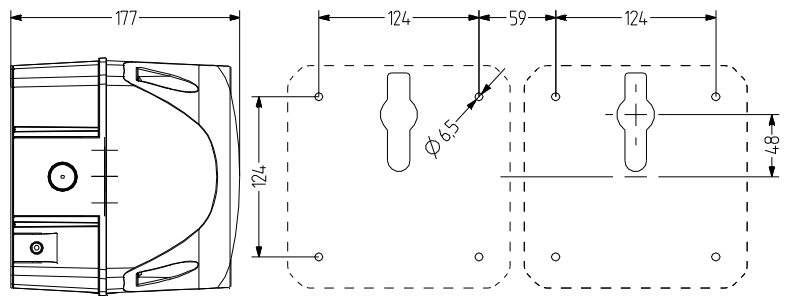

ASL+QBL

- Combination of 184 mm cubic-design multi-tone sounder and LED multi-strobe beacon
- Beacon with very good frontal/lateral signalling effect
- High degree of protection IP 66
- UV-stabilised material
- Max. 120 dB (A) sound pressure, infinitely adjustable
- 63 tones can be selected, 3 tones can be switched externally
- 3 different strobe patterns, can be switched externally
- For industrial and general applications

Internal diffuser and special lens pattern for optimal 360° signalling effect

TECHNICAL DATA - VISUAL EQUIPMENT

Housing	184 mm (square), Polycarbonate red (RAL 3000)
Lens	Polycarbonate, ribbed inside orange, red, clear, blue, green or yellow
Type of mounting	any
Cable entry	Back: Grommet 5-10 mm, optional side cable entry with cable gland (on both sides) (accessory type AKV)
Connection technology	Screw/plug-in terminal 2,5 mm ²
Leakage current	0,003 A (PLC-suitable)
Beacon type	LED multi strobe beacon
Light source	6 High Power LEDs
Luminous intensity	250 Cd
Strobe/flash frequency	Double strobe 1.4 Hz; 6x strobe 1.0 Hz; multi strobe
Duty cycle	100 %
Service life	Light source: >50.000 h
Operating temperature	-30°C/+60°C
Degree of protection	IP66 & UL Type 4/4x/13
Impact resistance	IK09
Weight	1,7 kg

TECHNICAL DATA - AUDIBLE EQUIPMENT

Housing	Polycarbonate red (RAL 3000)
Type of mounting	any, Sound outlet opening at bottom or horizontal
Cable entry	Back: Grommet 5-10 mm Side: AKV cable gland M20 x 1.5 7-14 mm can be mounted
Connection technology	Screw/plug-in terminal up to 2,5 mm ²
Leakage current	0,003 A
Tone	63 Tones, 3 Tones can be switched externally, see tone table
Volume	120 dB (can be adjusted with potentiometer)
Tone frequency	150-3.100 Hz
Duty cycle	100 %
Operating temperature	-30 °C / +60 °C
Degree of protection	IP66 & UL Type 4/4x/13
Impact resistance	IK09
Weight	2,2 kg