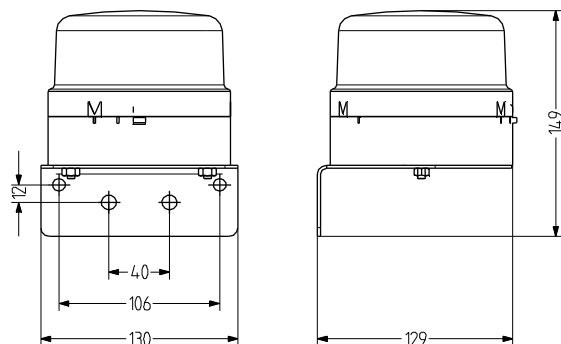

## FLG Xenon strobe beacon

- Ø 120 mm xenon strobe beacon
- Good signalling effect
- Bayonet locking system with push button
- Optional mounting bracket for vertical mounting
- 5 J strobe energy
- High degree of protection IP 65
- For general applications
- Attractive price/performance ratio

### TECHNICAL DATA

Housing	Ø 120 mm, ABS black (RAL 9005) or grey (RAL 7035)
Lens	Polycarbonate, ribbed inside orange, red, clear, blue, green or yellow
Type of mounting	horizontal or vertical (with bracket)
Cable entry	bottom: Grommet 5-10 mm
Connection technology	Terminal 2,5 mm <sup>2</sup>
Leakage current	0,003 A (PLC-suitable)
Beacon type	Xenon strobe beacon