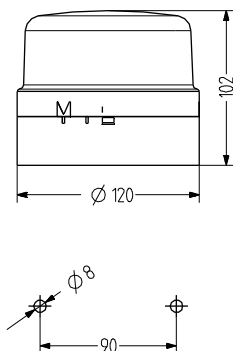

## FLG Xenon strobe beacon

- Ø 120 mm xenon strobe beacon
- Good signalling effect
- Bayonet locking system with push button
- Optional mounting bracket for vertical mounting
- 5 J strobe energy
- High degree of protection IP 65
- For general applications
- Attractive price/performance ratio

### TECHNICAL DATA

Housing	Ø 120 mm, ABS black (RAL 9005) or grey (RAL 7035)
Lens	Polycarbonate, ribbed inside orange, red, clear, blue, green or yellow
Type of mounting	horizontal or vertical (with bracket)
Cable entry	bottom: Grommet 5-10 mm
Connection technology	Terminal 2,5 mm <sup>2</sup>
Leakage current	0,003 A (PLC-suitable)
Beacon type	Xenon strobe beacon