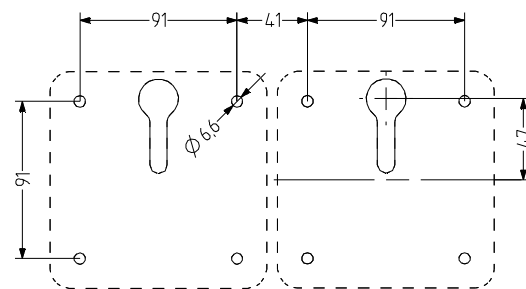

## ASM+QDM

- Combination of 132mm cubic-design multi-tone alarm sounder and LED steady/flashing beacon

- Beacon with good frontal/lateral signalling effect
- High degree of protection IP 66
- UV-stabilised material
- 32 tones can be selected, 3 tones can be switched externally
- Max. 113 dB (A) sound pressure, infinitely adjustable
- Types of light can be switched externally
- For industrial and general applications

### TECHNICAL DATA - VISUAL EQUIPMENT

|                        |  |
|------------------------|--|
| Housing                | 132 mm (square), Polycarbonate red (RAL 3000)  |
| Lens                   | Polycarbonate, ribbed inside orange, red, clear, blue, green or yellow                                 |
| Type of mounting       | any  |
| Cable entry            | Back: Grommet 5-10 mm, optional side cable entry with cable gland (on both sides) (accessory type AKV) |
| Connection technology  | Screw/plug-in terminal 2,5 mm <sup>2</sup>   |
| Leakage current        | 0,003 A (PLC-suitable)   |
| Beacon type            | LED steady beacon or LED flashing beacon   |
| Light source           | 4 High Power LEDs  |
| Luminous intensity     | 120 Cd   |
| Strobe/flash frequency | 1 Hz   |
| Duty cycle             | 100 %  |
| Service life           | Light source: >50.000 h  |
| Operating temperature  | -30°C/+60°C  |
| Degree of protection   | IP66 & UL Type 4/4x/13   |
| Impact resistance      | IK09   |
| Weight                 | 500 g  |