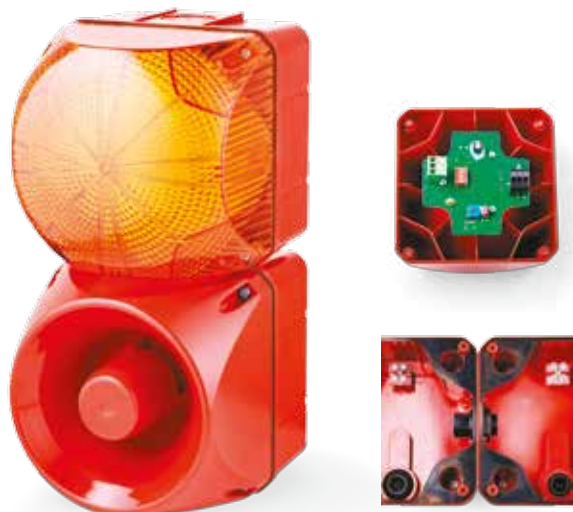

## ASM+QDM

- Combination of 132mm cubic-design multi-tone alarm sounder and LED steady/flashing beacon

- Beacon with good frontal/lateral signalling effect
- High degree of protection IP 66
- UV-stabilised material
- 32 tones can be selected, 3 tones can be switched externally
- Max. 113 dB (A) sound pressure, infinitely adjustable
- Types of light can be switched externally
- For industrial and general applications

Internal diffuser and special lens pattern for optimal 360° signalling effect

### TECHNICAL DATA - VISUAL EQUIPMENT

|                        |  |
|------------------------|--|
| Housing                | 132 mm (square), Polycarbonate red (RAL 3000)  |
| Lens                   | Polycarbonate, ribbed inside orange, red, clear, blue, green or yellow                                 |
| Type of mounting       | any  |
| Cable entry            | Back: Grommet 5-10 mm, optional side cable entry with cable gland (on both sides) (accessory type AKV) |
| Connection technology  | Screw/plug-in terminal 2,5 mm <sup>2</sup>   |
| Leakage current        | 0,003 A (PLC-suitable)   |
| Beacon type            | LED steady beacon or LED flashing beacon   |
| Light source           | 4 High Power LEDs  |
| Luminous intensity     | 120 Cd   |
| Strobe/flash frequency | 1 Hz   |
| Duty cycle             | 100 %  |
| Service life           | Light source: >50.000 h  |
| Operating temperature  | -30°C/+60°C  |
| Degree of protection   | IP66 & UL Type 4/4x/13   |
| Impact resistance      | IK09   |
| Weight                 | 500 g  |