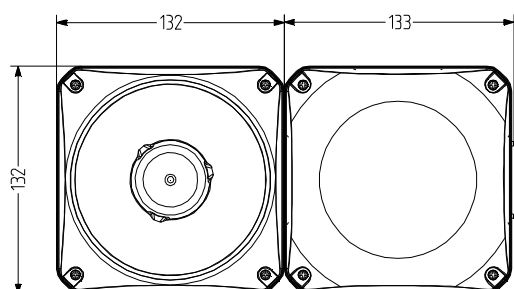

### TECHNICAL DATA - VISUAL EQUIPMENT

|                        |  |
|------------------------|--|
| Housing                | 132 mm (square), Polycarbonate red (RAL 3000)  |
| Lens                   | Polycarbonate, ribbed inside orange, red, clear, blue, green or yellow                                 |
| Type of mounting       | any  |
| Cable entry            | Back: Grommet 5-10 mm, optional side cable entry with cable gland (on both sides) (accessory type AKV) |
| Connection technology  | Screw/plug-in terminal 2,5 mm <sup>2</sup>   |
| Leakage current        | 0,003 A (PLC-suitable)   |
| Beacon type            | LED steady beacon or LED flashing beacon   |
| Light source           | 4 High Power LEDs  |
| Luminous intensity     | 120 Cd   |
| Strobe/flash frequency | 1 Hz   |
| Duty cycle             | 100 %  |
| Service life           | Light source: >50.000 h  |
| Operating temperature  | -30°C/+60°C  |
| Degree of protection   | IP66 & UL Type 4/4x/13   |
| Impact resistance      | IK09   |
| Weight                 | 500 g  |