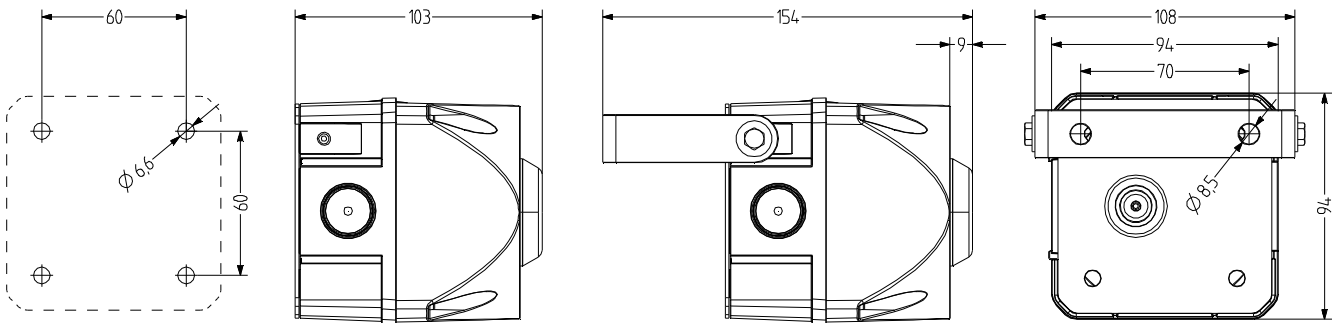

ADS-T Multi-tone alarm sounder with LED light indicator

- 94 mm cubic-design multi-tone alarm sounder with built-in LED steady/flashing light indicator
- Types of light can be switched externally
- For industrial and general applications
- UV-stabilised material
- 32 tones can be selected, 3 tones can be switched externally
- Max. 108 dB (A) sound pressure, infinitely adjustable
- High degree of protection IP 66 & impact resistance IK09
- Optional mounting type using metal bracket

TECHNICAL DATA

Housing	94 mm (square), Polycarbonate red
Lens	Polycarbonate, ribbed inside orange, red, clear, blue, green or yellow
Type of mounting	any, Sound outlet opening at bottom or horizontal
Connection technology	Screw/plug-in terminal up to 2,5 mm ²
Beacon type	Steady beacon or Flashing beacon
Luminous intensity	1 Cd
Tone	32 Tones, 3 Tones can be switched externally, various (see tone table)

Volume	108 dB (can be adjusted with potentiometer)
Tone frequency	150-2.900 Hz
Duty cycle	100 %
Service life	Light source: 100.000 h
Operating temperature	-30 °C / +60 °C
Degree of protection	IP66
Impact resistance	IK09
Weight	310 g

ADS-T

ORDER DATA

Lens colour	Nominal voltage	Voltage range (V)	Nominal current (A)	Order number
orange	24 V AC/DC	+/- 10 %	0,240	875 171 405
	110-240 V AC	95-265	0,070	875 171 313
red	24 V AC/DC	+/- 10 %	0,240	875 172 405
	110-240 V AC	95-265	0,070	875 172 313
yellow	24 V AC/DC	+/- 10 %	0,240	875 177 405
	110-240 V AC	95-265	0,070	875 177 313
clear	24 V AC/DC	+/- 10 %	0,240	875 174 405
	110-240 V AC	95-265	0,070	875 174 313
green	24 V AC/DC	+/- 10 %	0,240	875 176 405
	110-240 V AC	95-265	0,070	875 176 313
blue	24 V AC/DC	+/- 10 %	0,240	875 175 405
	110-240 V AC	95-265	0,070	875 175 313